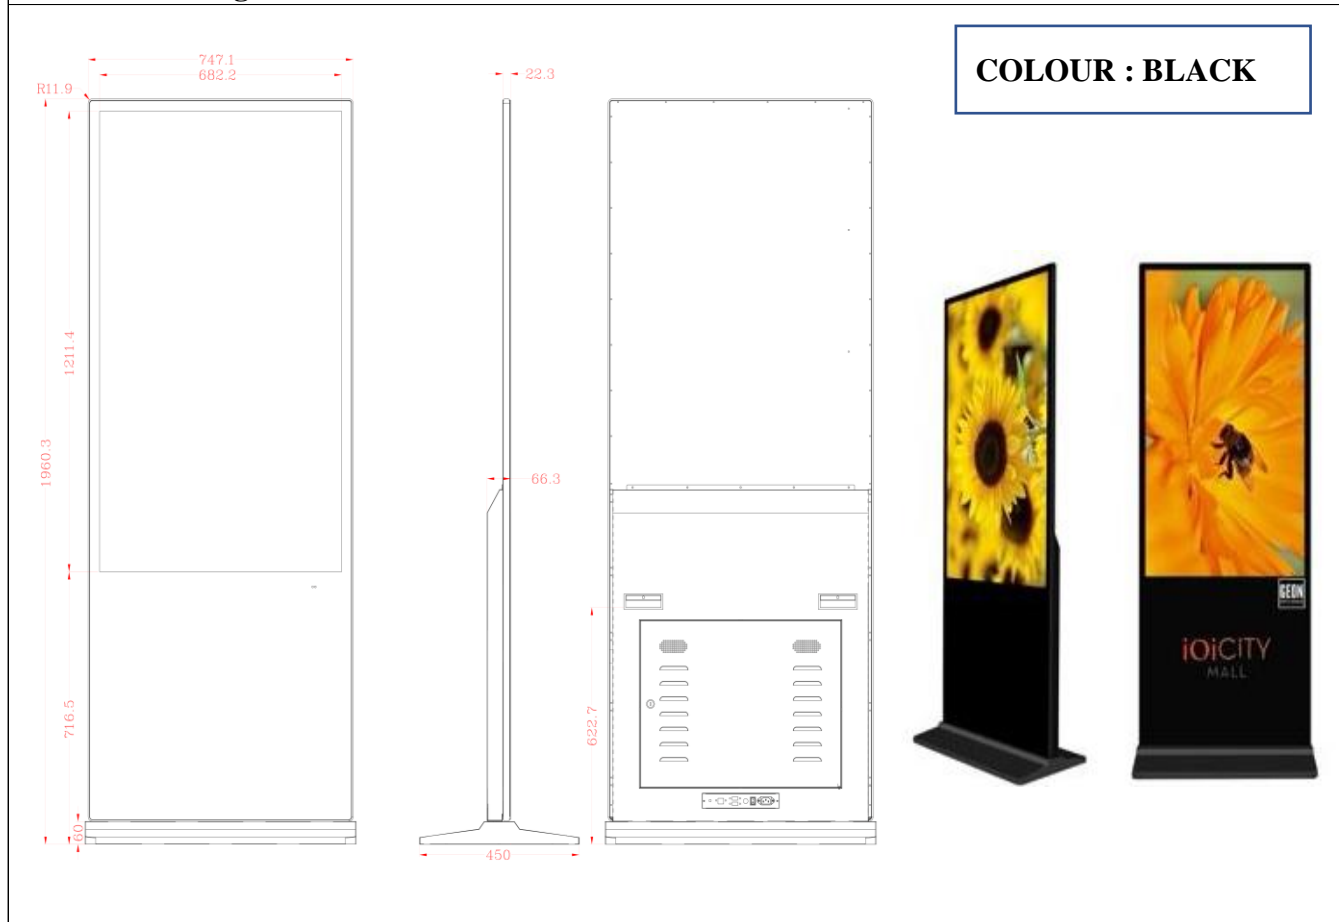

Model	GA55FHD02
Brand	Driger
Description	55 Inch Full HD Freestanding Android Digital Signage

Product Drawings & Dimensions

Display Specifications

Display Specifications	Aspect Ratio	16:09
	Colour	16.7M
	Contrast Ratio	1200:01:00
	Brightness	300cd/m ²
	Wide Angle	89/89/89/89 Full View
	Resolution	1920*1080
	Respond Time	6ms
	Lifespan	≥60000hrs
	Working Environment	-20°C to 50°C
	Frequency	≤85W
	Weight	67kg
	Display Dimensions	1207*678mm
	Machine Dimensions	1900*791*45mm
	Connectivity	Standard Dual USB
Suppoted Media Format	MPG、MPG-1、MPG-2、MPG-4、AVI、MP4、DIV、TS、TRP、MKV、WMV、RM、RMVB	

Motherboard Specifications		
CPU	CPU A7 4 Core 1.3GHz	
Memory	2G	
Built-in Memory	EMMC 8GB	
Video Coding	Max. Support 2160P	
Operating System	Android 7.1.1	
Play Mode	Support Looping, Scheduling, Interstitial & all kind of mode.	
Network	Ethernet、WiFi/Bluetooth 4.0、Wireless peripheral expansion.	
Video Format	WMV、AVI、FLV、MKV、RM/RMVB、VOB、MOV、TS、MP4 etc	
Audio Format	MP3、WMA、APE、FLAC	
Picture Formet	BMP、JPEG、PNG、GIF	
USB2.0 Interface	2 x USB Standard 、 1 x USB-HOST(MicroUSB)、 2 x USB (4Pin)	
Serial Port	3 x Serial Port Input (4pin)	
Ethernet	1 x 10M/100M	
SD Card	Support SD Card	
LVD Output	Can activate 60Hz 6Bit/8Bit LED Display	
HDMI Output	1 x HDMI2.0, Supoort 4K@60Hz Output	
AV Output	Support left and right channel output(2x10WSpeakers)	
Real Time Clock (RTC)	Support	
Timer Switch	Support	
System Upgrade	Support USB Upgrade	
Brightness	350cd/m	
Storage Interface	SD/TF Card	Data Storage, Max 32G
	USB*2	HOST Input,Support Data Storage,Data Input ,USB Keyboard & Mouse.
Ethernet Input	RJ45	Support 100M Wired Network
HDMI Input	Standard Input	Support 4K@60Hz Output ,Max. 2160P
AUX	Standard Input	3.5mm Standard Input
COM	Standard Input	N/A
3G	PCI-E Standard Input.	ADHOC/Optional
Warranty	2 Years On-site Warranty	
Others	Come with Castor Wheel & Customade Logo	